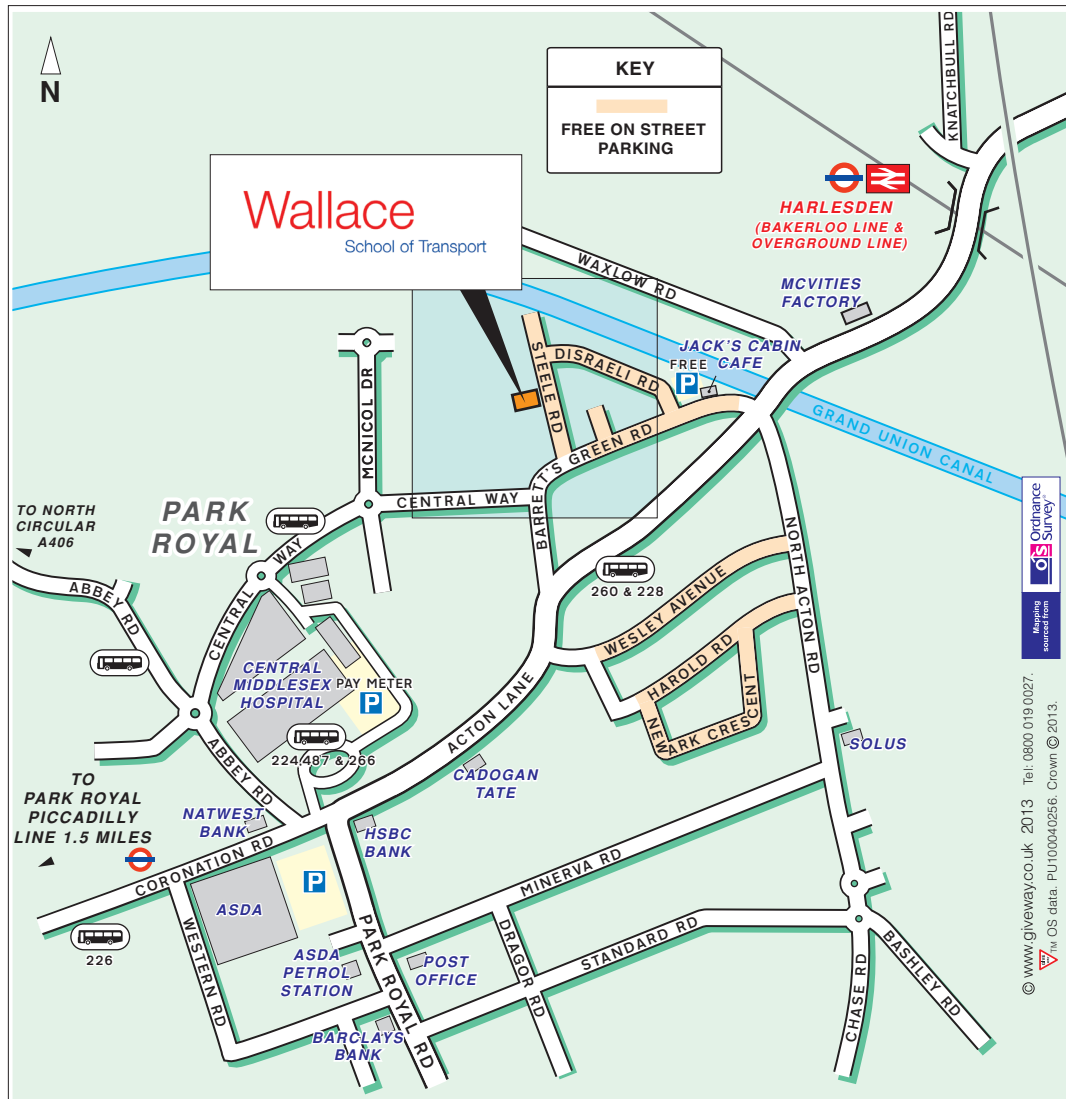

**N Circular A406 East**  
 Central London  
 Brent Cross

**N Circular A406 West**  
 Wembley

**STAPLES CORNER WEST**  
 N. Circular A406 (A40) (M4)  
 Wembley

Kilburn Cricklewood A5  
 Harrow West Hendon A5

**HANGER LANE**  
 Sudbury A4005  
 N Circular A406 (M1) (A41), (A1)

Oxford Uxbridge Harrow A 40  
 Central London A 40

**GIPSY CORNER**  
 Harlesden Willesden Grn A4000

Park Royal B4492  
**H A&E** Central Middlesex

### Directions from Tube & Train Stations

**Harlesden Station** - Bakerloo & Overground is our nearest station. Turn right out the station. Walk down to traffic lights and turn right into Barretts Green Road. Steele Road is the 3rd road on the right. Approx 10 minutes to us.

**Park Royal Station** - Piccadilly Line. Exit the station and turn immediately right down the stairs and walk through the underpass. You will see a bus stop on your right. Take bus 226 (heading to Golders Green) and alight at Acton Lane bus stop. Steele Road is a short walk. Approx 30 minutes to us. See Map in station for further guidance.