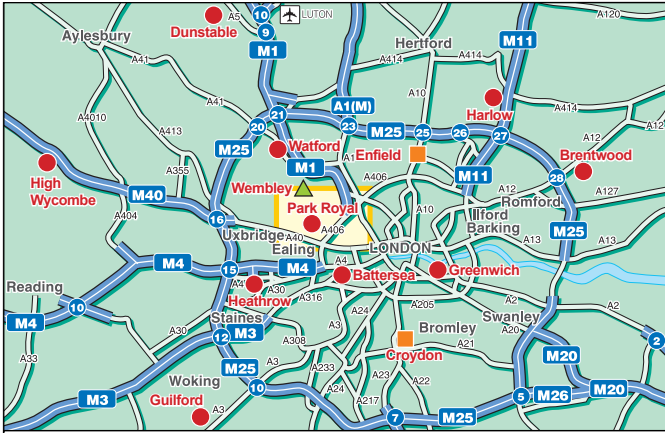

# Wallace

School of Transport

8 Steele Road, Park Royal, London NW10 7AR  
 Tel: 020 8453 3440 Fax: 020 8453 3441  
 www.wallaceschool.co.uk

KEY: ● Wallace LGV C & C+E training locations  
 ■ Wallace LGV C & C+E and PCV Automatic Bus training locations  
 ▲ Wallace Wembley training location for B+E and all PCV & LGV licences

**N Circular A406 East**  
 Central London  
 Brent Cross

**N Circular A406 West**  
 Wembley

**STAPLES CORNER WEST**  
 N. Circular A406 (A40) (M4)  
 Wembley

Kilburn Cricklewood A5  
 Harrow West Hendon A5

### Public Transport

**Nearest Station: Harlesden Station**

By Underground Bakerloo Line    By Overground Watford Line

Turn right out of the station. We are approximately 15 minutes walk away.

By Bus  
 All the following buses come to Central Middlesex Hospital (or near the hospital).  
 187 224 226 228 260 440 487 PR2

### Directions from Tube & Train Stations

**Harlesden Station** - Bakerloo & Overground is our nearest station. Turn right out the station. Walk down to traffic lights and turn right into Barretts Green Road. Steele Road is the 3rd road on the right. Approx 10 minutes to us.